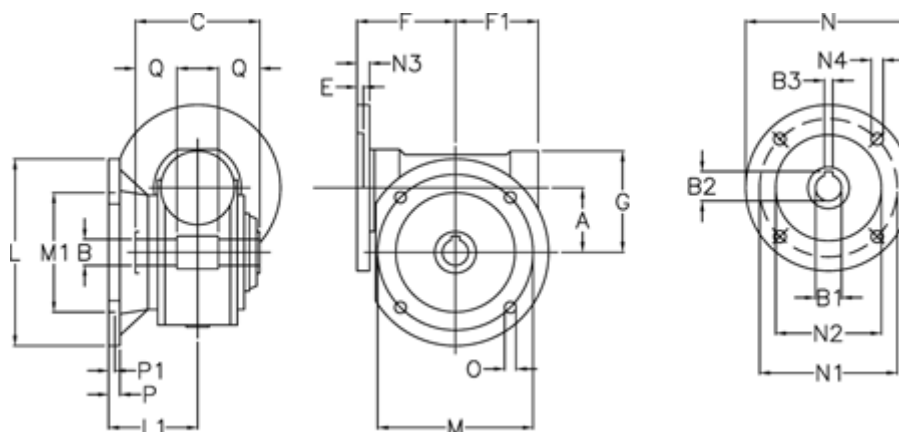

Data Sheet

Article number: 3902130056545

Description: Worm gear
VF 130-FC1-56-112B5, without lubrication

Measures

A = 130	F1 = 154	N2 = 180
B = 45 H7	G = 195	N3 = 17
B1 E7 = 28	L = 320	N4 = 13
B2 = 31.3	L1 = 137.5	O = 16
B3 H9 = 8	M = 255	P = 20
C = 165	M1 = 180	P1 = 12
E = 0.5	N = 250	Q = 52.5
F = 185	N1 = 215	